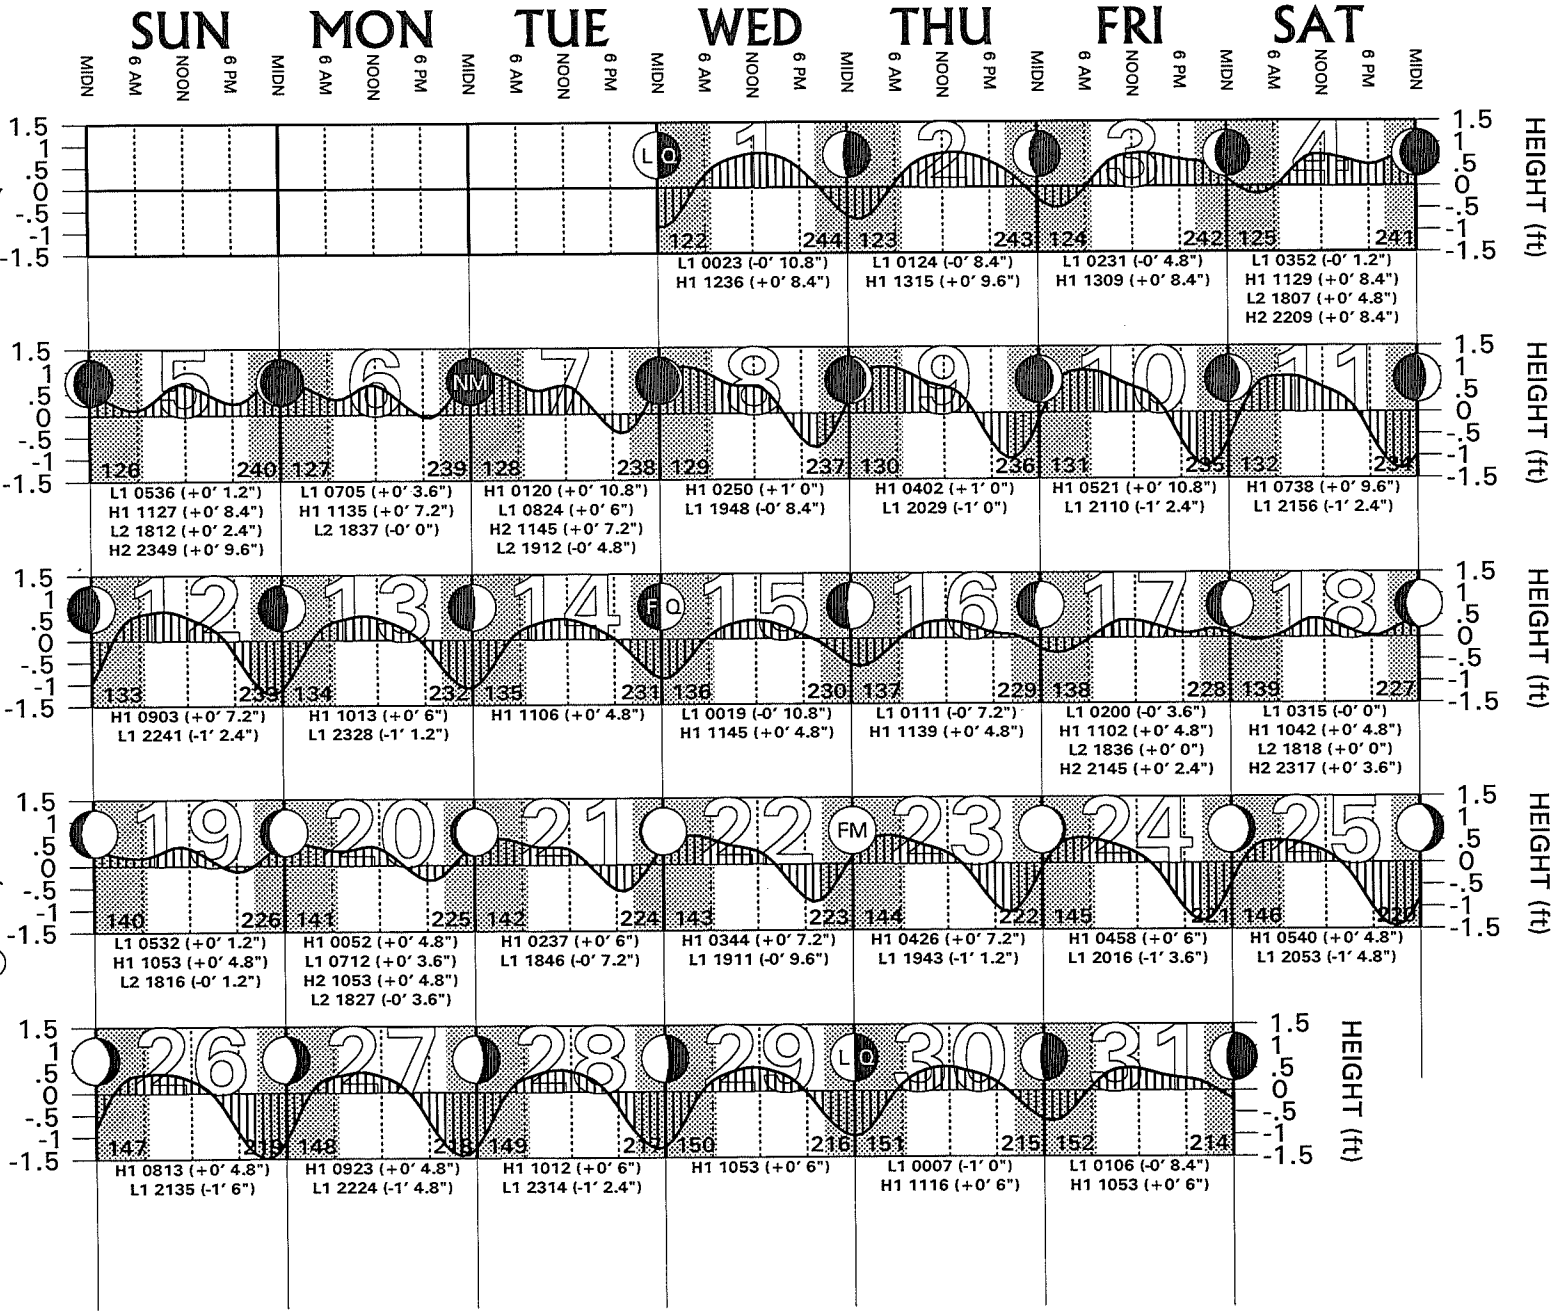

CENTRAL DAYLIGHT TIME

MAY 2024

© 2024, A.F. Amos: AMOS Tide Calendar

PORT ARANSAS JETTIES

SUNRISE, SUNSET and TWILIGHTS at Port Aransas for MAY 2024

JDAY	DATE	SUNRISE/SUNSET			CIVIL TWILIGHT			NAUTICAL TWILIGHT			LAN
		RISE	SET	LNPTH	START	END	LNPTH	START	END	LNPTH	
		h:m	h:m	h:m	h:m	h:m	h:m	h:m	h:m	h:m	
122	WED 1	MAY 06:48	20:03	13:15	06:23	20:28	14:05	05:54	20:57	15:04	13:25
123	THU 2	MAY 06:47	20:03	13:16	06:22	20:28	14:06	05:53	20:58	15:05	13:25
124	FRI 3	MAY 06:46	20:04	13:18	06:21	20:29	14:08	05:52	20:59	15:07	13:25
125	SAT 4	MAY 06:46	20:05	13:19	06:21	20:30	14:09	05:51	20:59	15:08	13:25
126	SUN 5	MAY 06:45	20:05	13:20	06:20	20:30	14:10	05:50	21:00	15:10	13:25
127	MON 6	MAY 06:44	20:06	13:22	06:19	20:31	14:12	05:49	21:01	15:12	13:25
128	TUE 7	MAY 06:43	20:06	13:23	06:18	20:31	14:13	05:48	21:01	15:13	13:25
129	WED 8	MAY 06:43	20:07	13:24	06:17	20:32	14:15	05:47	21:02	15:15	13:25
130	THU 9	MAY 06:42	20:08	13:26	06:17	20:33	14:16	05:47	21:03	15:16	13:25
131	FRI 10	MAY 06:41	20:08	13:27	06:16	20:33	14:17	05:46	21:04	15:18	13:25
132	SAT 11	MAY 06:41	20:09	13:28	06:15	20:34	14:19	05:45	21:04	15:19	13:25
133	SUN 12	MAY 06:40	20:09	13:29	06:15	20:35	14:20	05:44	21:05	15:21	13:25
134	MON 13	MAY 06:39	20:10	13:30	06:14	20:35	14:21	05:44	21:06	15:22	13:25
135	TUE 14	MAY 06:39	20:10	13:32	06:13	20:36	14:23	05:43	21:06	15:24	13:25
136	WED 15	MAY 06:38	20:11	13:33	06:13	20:37	14:24	05:42	21:07	15:25	13:25
137	THU 16	MAY 06:38	20:12	13:34	06:12	20:37	14:25	05:42	21:08	15:26	13:25
138	FRI 17	MAY 06:37	20:12	13:35	06:12	20:38	14:26	05:41	21:09	15:28	13:25
139	SAT 18	MAY 06:37	20:13	13:36	06:11	20:38	14:27	05:40	21:09	15:29	13:25
140	SUN 19	MAY 06:36	20:13	13:37	06:11	20:39	14:29	05:40	21:10	15:30	13:25
141	MON 20	MAY 06:36	20:14	13:38	06:10	20:40	14:30	05:39	21:11	15:32	13:25
142	TUE 21	MAY 06:35	20:14	13:39	06:10	20:40	14:31	05:39	21:11	15:33	13:25
143	WED 22	MAY 06:35	20:15	13:40	06:09	20:41	14:32	05:38	21:12	15:34	13:25
144	THU 23	MAY 06:35	20:16	13:41	06:09	20:42	14:33	05:38	21:13	15:35	13:25
145	FRI 24	MAY 06:34	20:16	13:42	06:08	20:42	14:34	05:37	21:13	15:36	13:25
146	SAT 25	MAY 06:34	20:17	13:43	06:08	20:43	14:35	05:37	21:14	15:37	13:25
147	SUN 26	MAY 06:34	20:17	13:44	06:08	20:43	14:36	05:36	21:15	15:38	13:25
148	MON 27	MAY 06:33	20:18	13:44	06:07	20:44	14:37	05:36	21:15	15:40	13:26
149	TUE 28	MAY 06:33	20:18	13:45	06:07	20:44	14:38	05:35	21:16	15:41	13:26
150	WED 29	MAY 06:33	20:19	13:46	06:07	20:45	14:38	05:35	21:17	15:41	13:26
151	THU 30	MAY 06:33	20:19	13:47	06:06	20:46	14:39	05:35	21:17	15:42	13:26
152	FRI 31	MAY 06:32	20:20	13:47	06:06	20:46	14:40	05:34	21:18	15:43	13:26