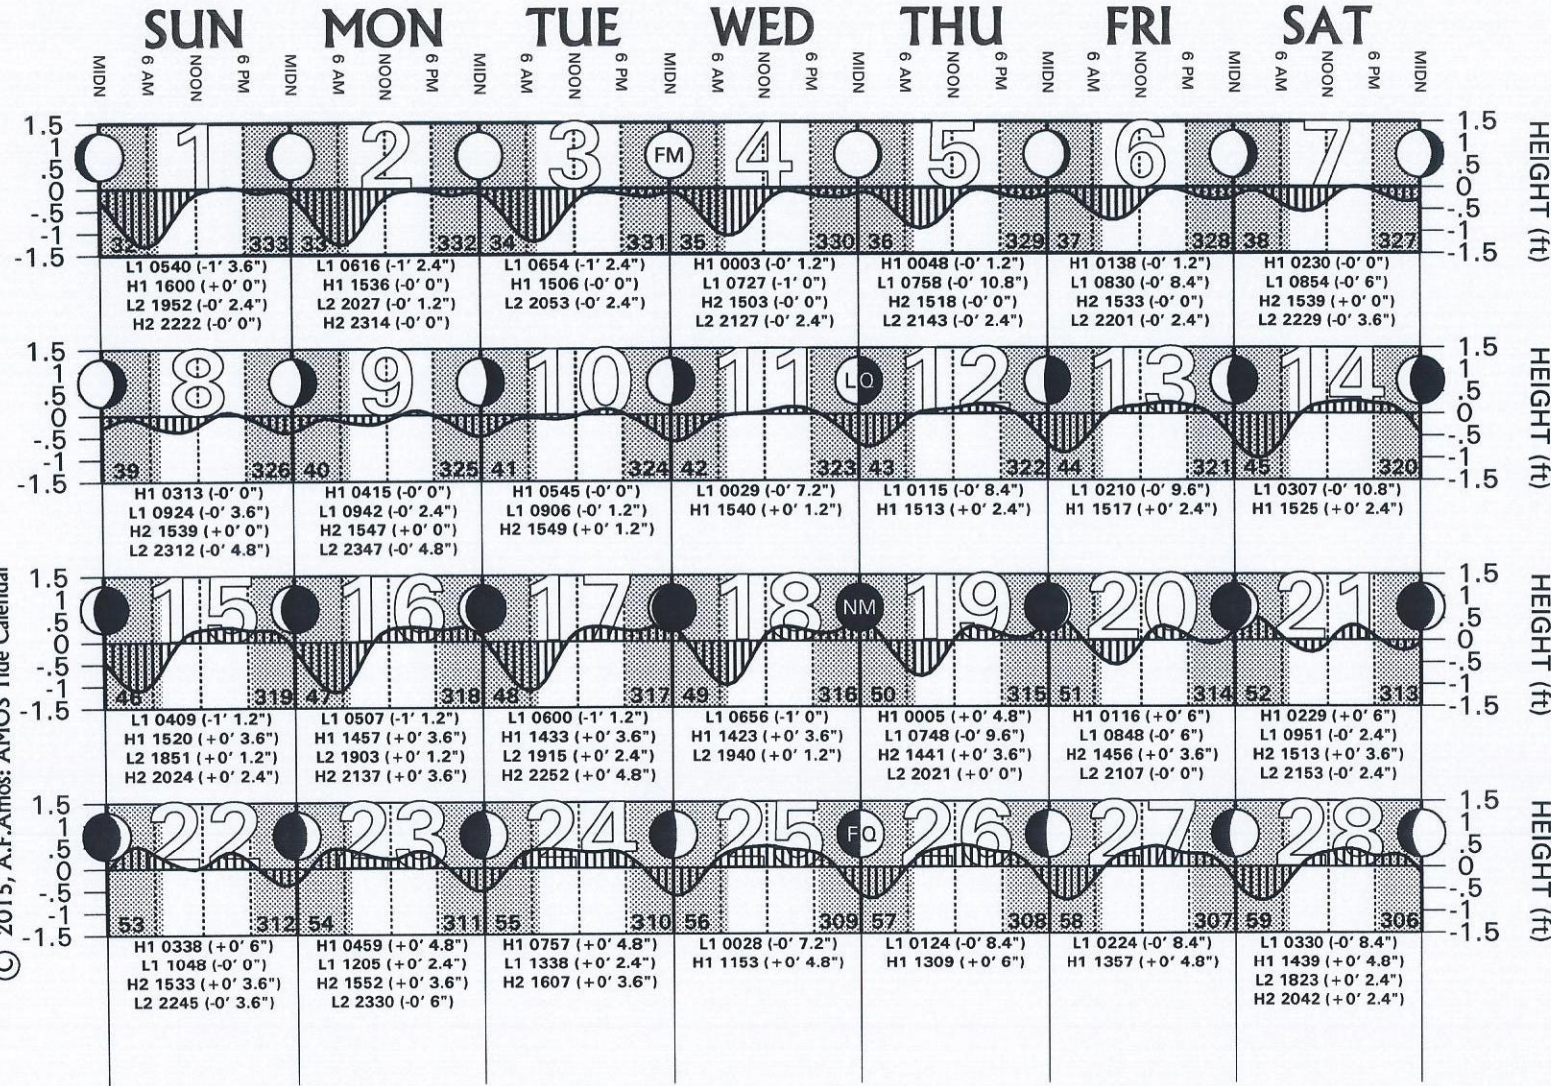

FEB 2015

© 2015, A.F. Amos: AMOS Tide Calendar

CENTRAL STANDARD TIME

PORT ARANSAS JETTIES